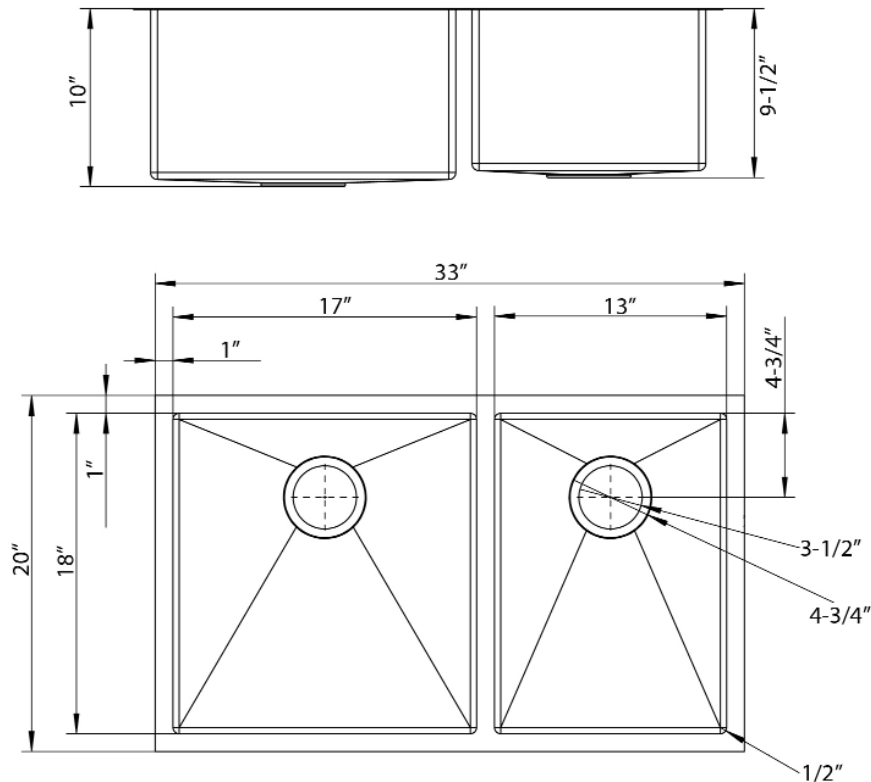

**33" GUILIO DOUBLE  
BOWL UNDERMOUNT SINK**

Cat. No  
KSSDB2574-SS

W: 33"  
D: 20"  
H: 10"

**\*Please do NOT cut hole without  
template or actual product.**

**Interior Dimensions:**

**Large**

Basin Interior: 17" W x 18" D  
Basin Depth: 9-1/2"

**Small**

Basin Interior: 13" W x 18" D  
Basin Depth: 9"

**Features:**

- ▶ Solid 16 gauge, 304 grade metal construction
- ▶ Tight radius corners
- ▶ Easy maintenance with matte finish
- ▶ Mounting clips included
- ▶ Template is included
- ▶ Insulated for sound reduction
- ▶ Pads on all sides and bottom of sink
- ▶ Rim width is 1"
- ▶ Accomodates 3-1/2" drain
- ▶ 60/40 offset
- ▶ Wire grid available to purchase separately,  
**KSSDB2574-Wire**

Dimensions of fixture are nominal and may vary within the range of tolerances established by ANSI Standard A112.19.2. Dimensions and specifications subject to change without notice.